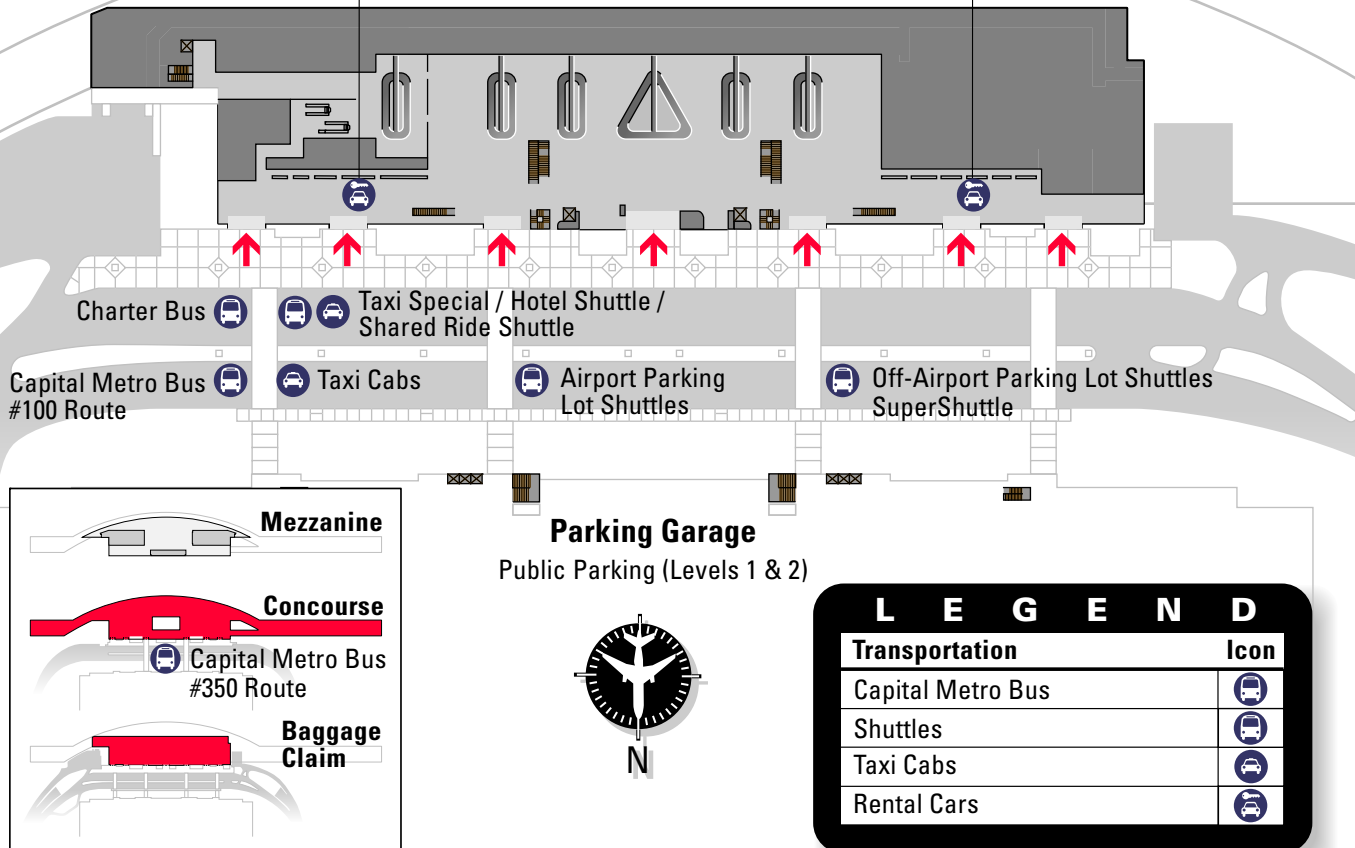

## Transportation

### Rental Cars

Ace Car Rental  
Alamo/National  
Budget  
Advantage  
SuperShuttle

Mezzanine

Concourse

Capital Metro Bus  
#350 Route

Baggage  
Claim

Parking Garage

Public Parking (Levels 1 & 2)

### LEGEND

Transportation	Icon
Capital Metro Bus	
Shuttles	
Taxi Cabs	
Rental Cars	