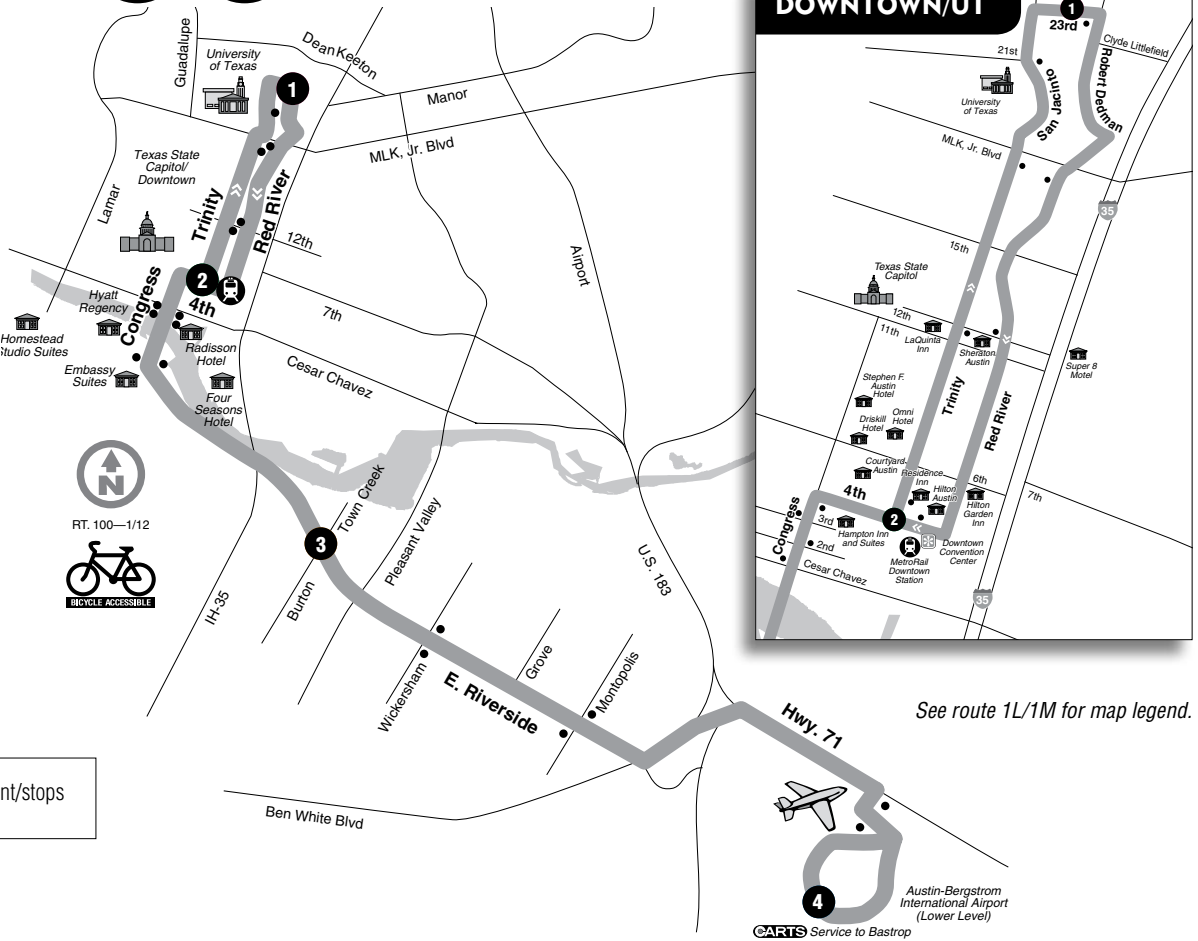

Airport Flyer

100

DESTINATIONS

- University of Texas
- State Offices
- Downtown

- Austin-Bergstrom International Airport

See route 1L/1M for map legend.

To Airport

To Austin

100 WEEKDAYS/OUTBOUND

100 WEEKDAYS/INBOUND

1 23rd at San Jacinto	2 4th at Trinity	3 Riverside at Burton	4 Airport Lower Level	To Route/Garage 4 Airport Lower Level	3 Riverside at Town Creek	2 4th at Trinity	1 23rd at San Jacinto	To Route/Garage
4:55	5:04	5:14	5:25	5:30	5:43	5:53	6:02	
5:25	5:34	5:44	5:55	6:00	6:13	6:23	6:32	
5:55	6:04	6:14	6:25	6:30	6:46	6:57	7:07	
6:21	6:31	6:42	6:55	7:00	7:16	7:27	7:37	
6:51	7:01	7:12	7:25	7:30	7:46	7:57	8:07	
7:21	7:31	7:42	7:55	8:00	8:16	8:27	8:37	
7:51	8:01	8:12	8:25	8:30	8:46	8:57	9:07	
8:21	8:31	8:42	8:55	9:00	9:14	9:25	9:35	
8:54	9:03	9:13	9:25	9:30	9:44	9:55	10:05	
9:24	9:33	9:43	9:55	10:00	10:14	10:25	10:35	
9:54	10:03	10:13	10:25	10:30	10:44	10:55	11:05	
10:24	10:33	10:43	10:55	11:00	11:14	11:25	11:35	
10:54	11:03	11:13	11:25	11:30	11:44	11:55	12:05	
11:24	11:33	11:43	11:55	12:00	12:14	12:25	12:35	
11:54	12:03	12:13	12:25	12:30	12:44	12:55	1:05	
12:24	12:33	12:43	12:55	1:00	1:14	1:25	1:35	
12:54	1:03	1:13	1:25	1:30	1:44	1:55	2:05	
1:24	1:33	1:43	1:55	2:00	2:16	2:28	2:38	
1:48	1:58	2:10	2:25	2:30	2:46	2:58	3:08	
2:18	2:28	2:40	2:55	3:00	3:16	3:28	3:38	
2:48	2:58	3:10	3:25	3:30	3:46	3:58	4:08	
3:18	3:28	3:40	3:55	4:00	4:16	4:28	4:38	